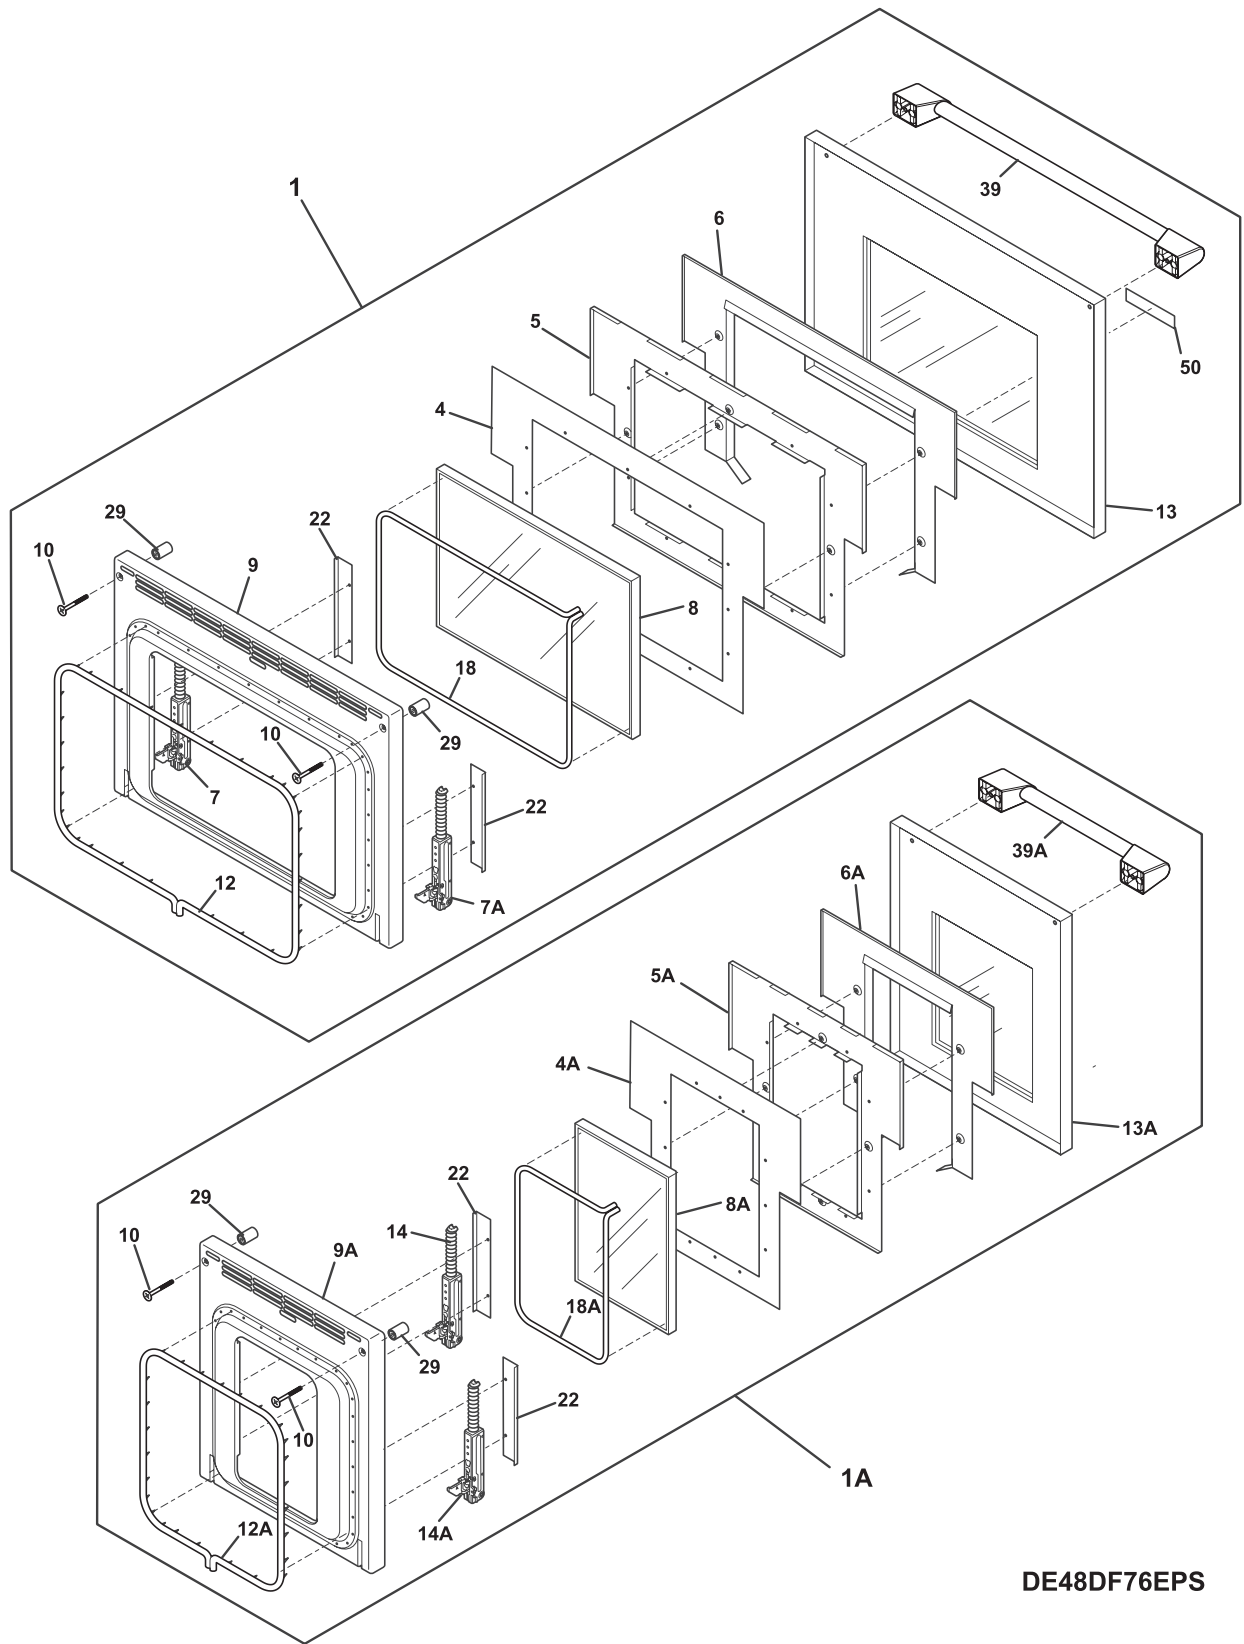

**TOP/DRAWER**

**ME48DF76EPS**

**TOP/DRAWER**

---

POS. NO	PART NO.	DESCRIPTION
6	5304452874	Support, maintop, side
7	5304453262	Angle, maintop support
8	5304453227	Support, spill tray, front
10	5304452880	Caps, burner, set of 6
16	5304453263	Maintop, spill tray
20A	5304452878	Grate, burner, 14"

DOOR

DE48DF76EPS

---

**DOOR**

---

POS. NO	PART NO.	DESCRIPTION
1	5304453265	Door Assembly, complete, large oven, w/handle
1A	5304453266	Door Assembly, complete, small oven, w/handle
4	5304456544	Shield, heat, lower, large oven
4A	5304456552	Shield, heat, lower, small oven
5	5304456545	Shield, heat, inner, large oven
5A	5304456553	Shield, heat, inner, small oven
6	5304456546	Shield, heat, outer, large oven
6A	5304456554	Shield, heat, outer, small oven
7	5304456516	Hinge, door, RH, large oven
7A	5304456517	Hinge, door, LH, large oven
8	5304456547	Glass, window package, large oven
8A	5304456555	Glass, window package, small oven
9	5304456548	Liner, door, large oven
9A	5304456556	Liner, door, small oven
10	5304453264	Screw, handle mtg.
12	5304456550	Gasket, door, large oven
12A	5304456557	Gasket, door, small oven
13	5304456558	Door Skin, assembly, large oven
13A	5304456559	Door Skin, assembly, small oven
14	5304456560	Hinge, door, RH, small oven
14A	5304456561	Hinge, door, LH, small oven
18	5304456551	Gasket, glass pack, large oven
18A	5304456562	Gasket, glass pack, small oven
22	5304456540	Bracket, hinge cover, (2)
29	5304456541	Spacer, handle, (4)
39	5304453267	Handle Assembly, w/endcaps, large oven
39A	5304453268	Handle Assembly, w/endcaps, small oven
50	5304456542	Nameplate, Electrolux, (2)
*	5304456543	Screw, wshr hd, #8 x 1/2", (2)